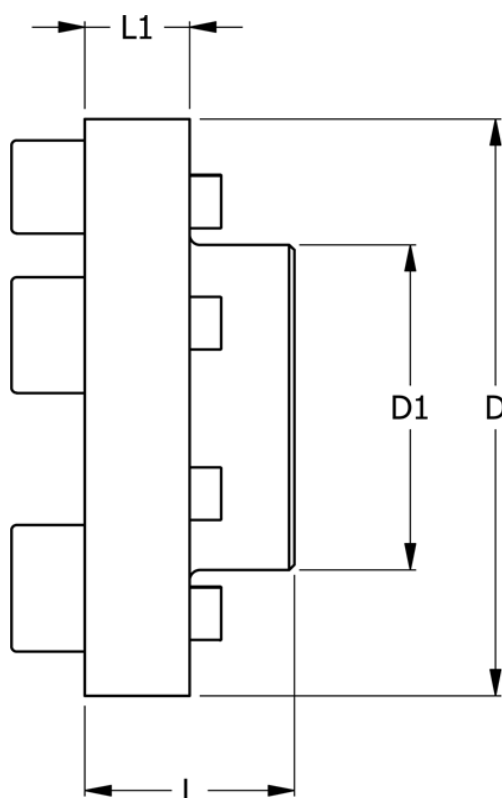

# Data Sheet

Article number: 330640023

Description: Coupling N-Eupex str. 400  
Part 2 & 3 without bore

## Measures

D	= 400
D1	= 200
L	= 160
L1	= 56
Max bore	= 120
Torque (N m)	= 10300